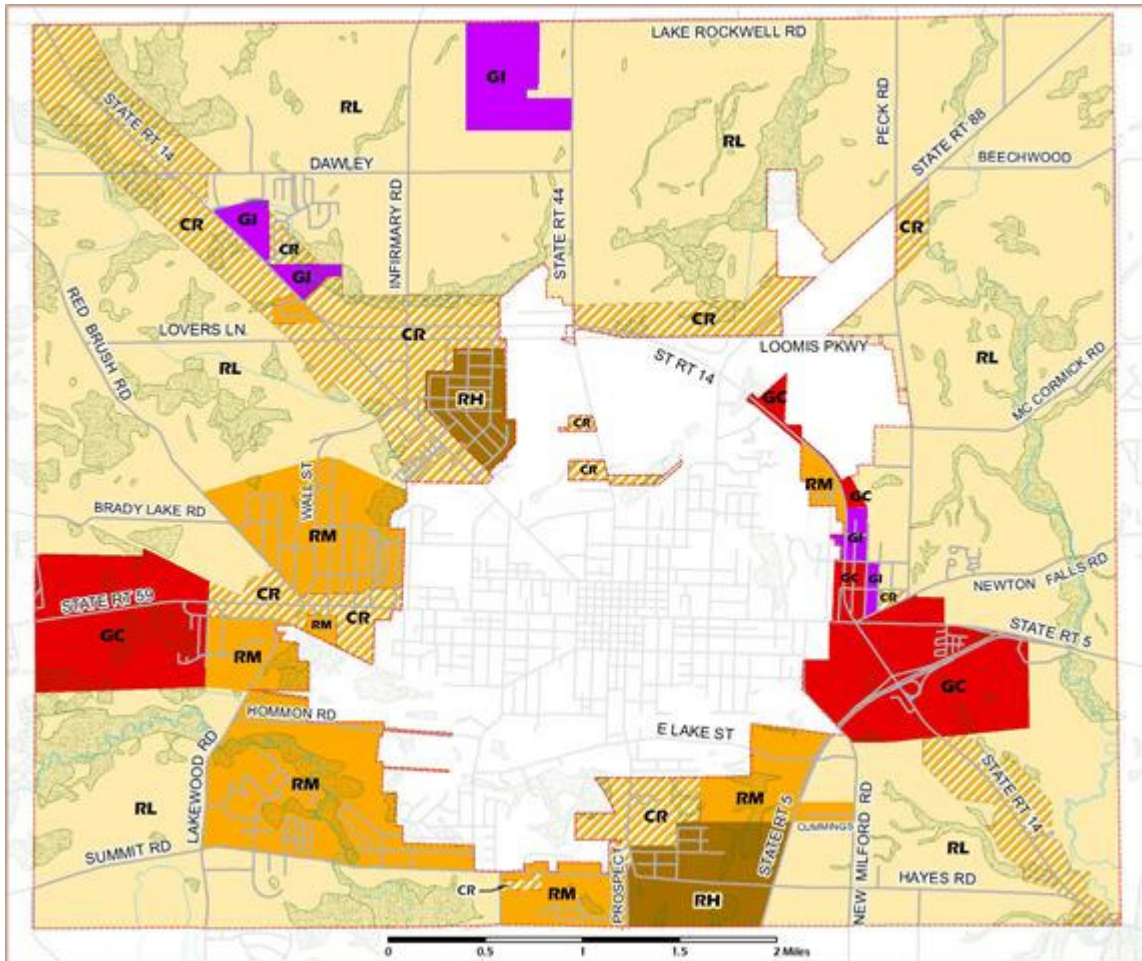

RAVENNA TOWNSHIP

PORTAGE COUNTY, OHIO

ZONING RESOLUTION

2009